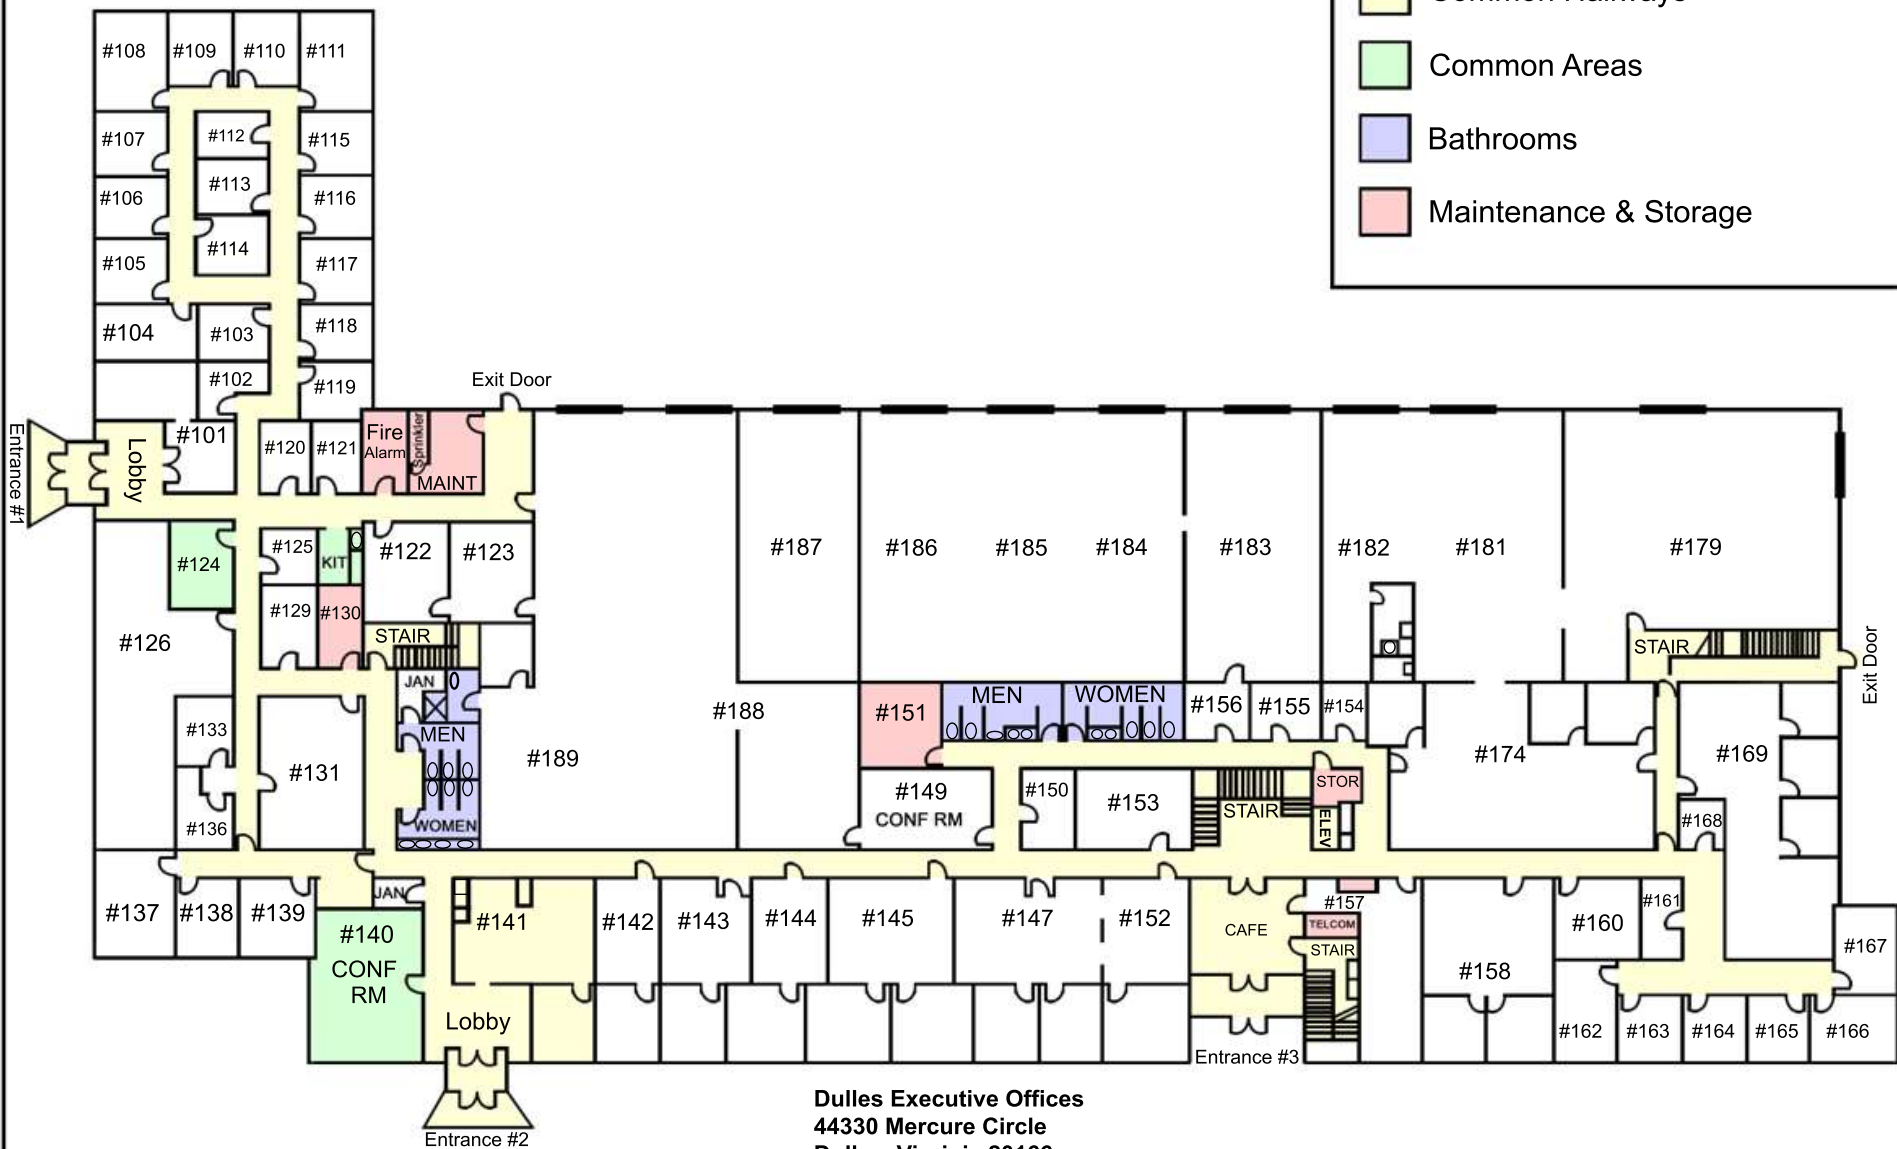

1st Floor

MAP LEGEND

- Common Hallways
- Common Areas
- Bathrooms
- Maintenance & Storage

Dulles Executive Offices
 44330 Mercure Circle
 Dulles, Virginia 20166

Green Stone Properties
 Phone: 703-651-2566
 Email: admin@greenstp.com