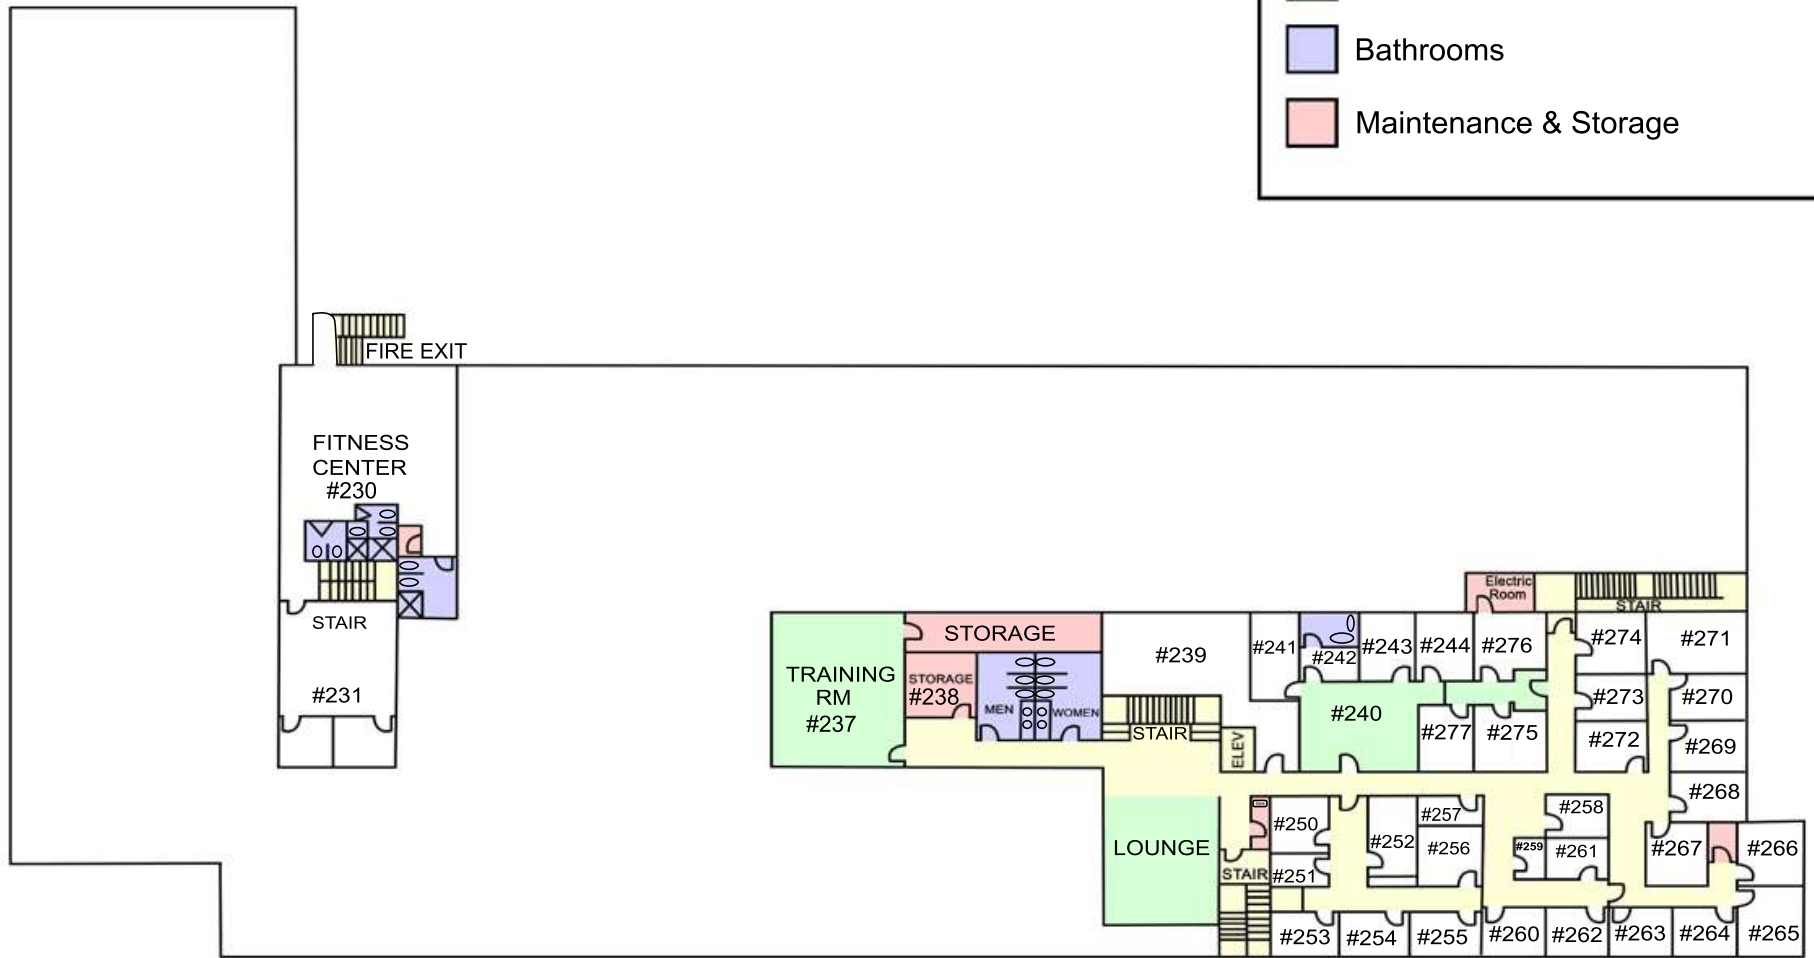

2nd Floor

MAP LEGEND

- Common Hallways
- Common Areas
- Bathrooms
- Maintenance & Storage

Dulles Executive Offices
 44330 Mercure Circle
 Dulles, Virginia 20166

Green Stone Properties
 Phone: 703-651-2566
 Email: admin@greenstp.com